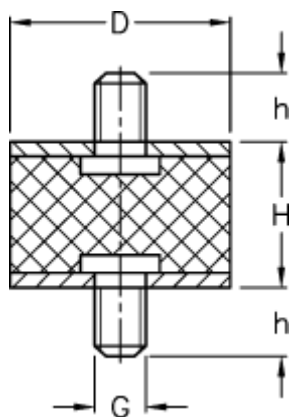

# Data Sheet

Article number: 51101034000910

Description: KLEE Vibration damper type 1  
15-7-1, M4x10/M4x10, NR - 57 shore

## Measures

---

D = 15  
G = M4  
h = 10  
H = 7